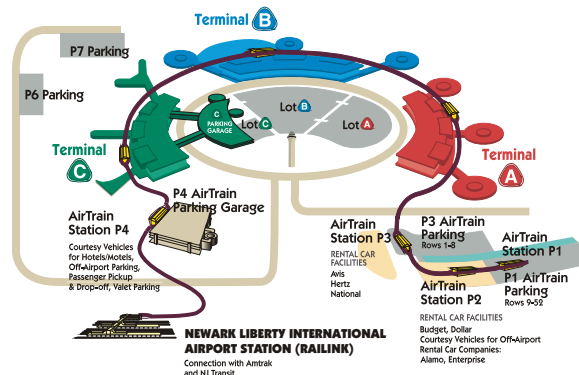

*Mo-Th Only

**Fr Only

†Sa Only

††Su Only

*Mo-Th Only

**Fr Only

**NEW YORK & NEWARK PENN STATION
TO NEWARK LIBERTY INTERNATIONAL AIRPORT STATION**
Saturdays, Sundays and Holidays

From New York Penn Station, customers access direct train service to the Newark Liberty International Airport Rail Link Station. Cost is between \$14.00 and \$27.00 one way. This new station allows passengers to quickly connect to AirTrain Newark—free, high-speed monorail service to all terminals at Liberty International Airport. Once onboard an Amtrak or New Jersey Transit train, customers should retain their train ticket for admission to AirTrain Newark.

**AIRTRAIN
NEWARK**

SCHEDULE

**Newark Liberty International Airport
New York Penn Station
Newark Penn Station**

Amtrak ClubAcelaSM

Prior to departing to Liberty International Airport, Amtrak invites Continental Airlines BusinessFirst[®] customers and Presidents Club[®] members traveling on same-day flights to relax in ClubAcela. Located on the main concourse at New York Penn Station, ClubAcela is an exclusive lounge facility featuring an array of comforts and amenities.

Additional ClubAcela facilities are located in Boston (South Station), Philadelphia (30th Street Station) and Washington, DC (Union Station).

Continental Airlines Ticket Office — Penn Station NYC

Providing personalized airline ticket sales and reservation services.