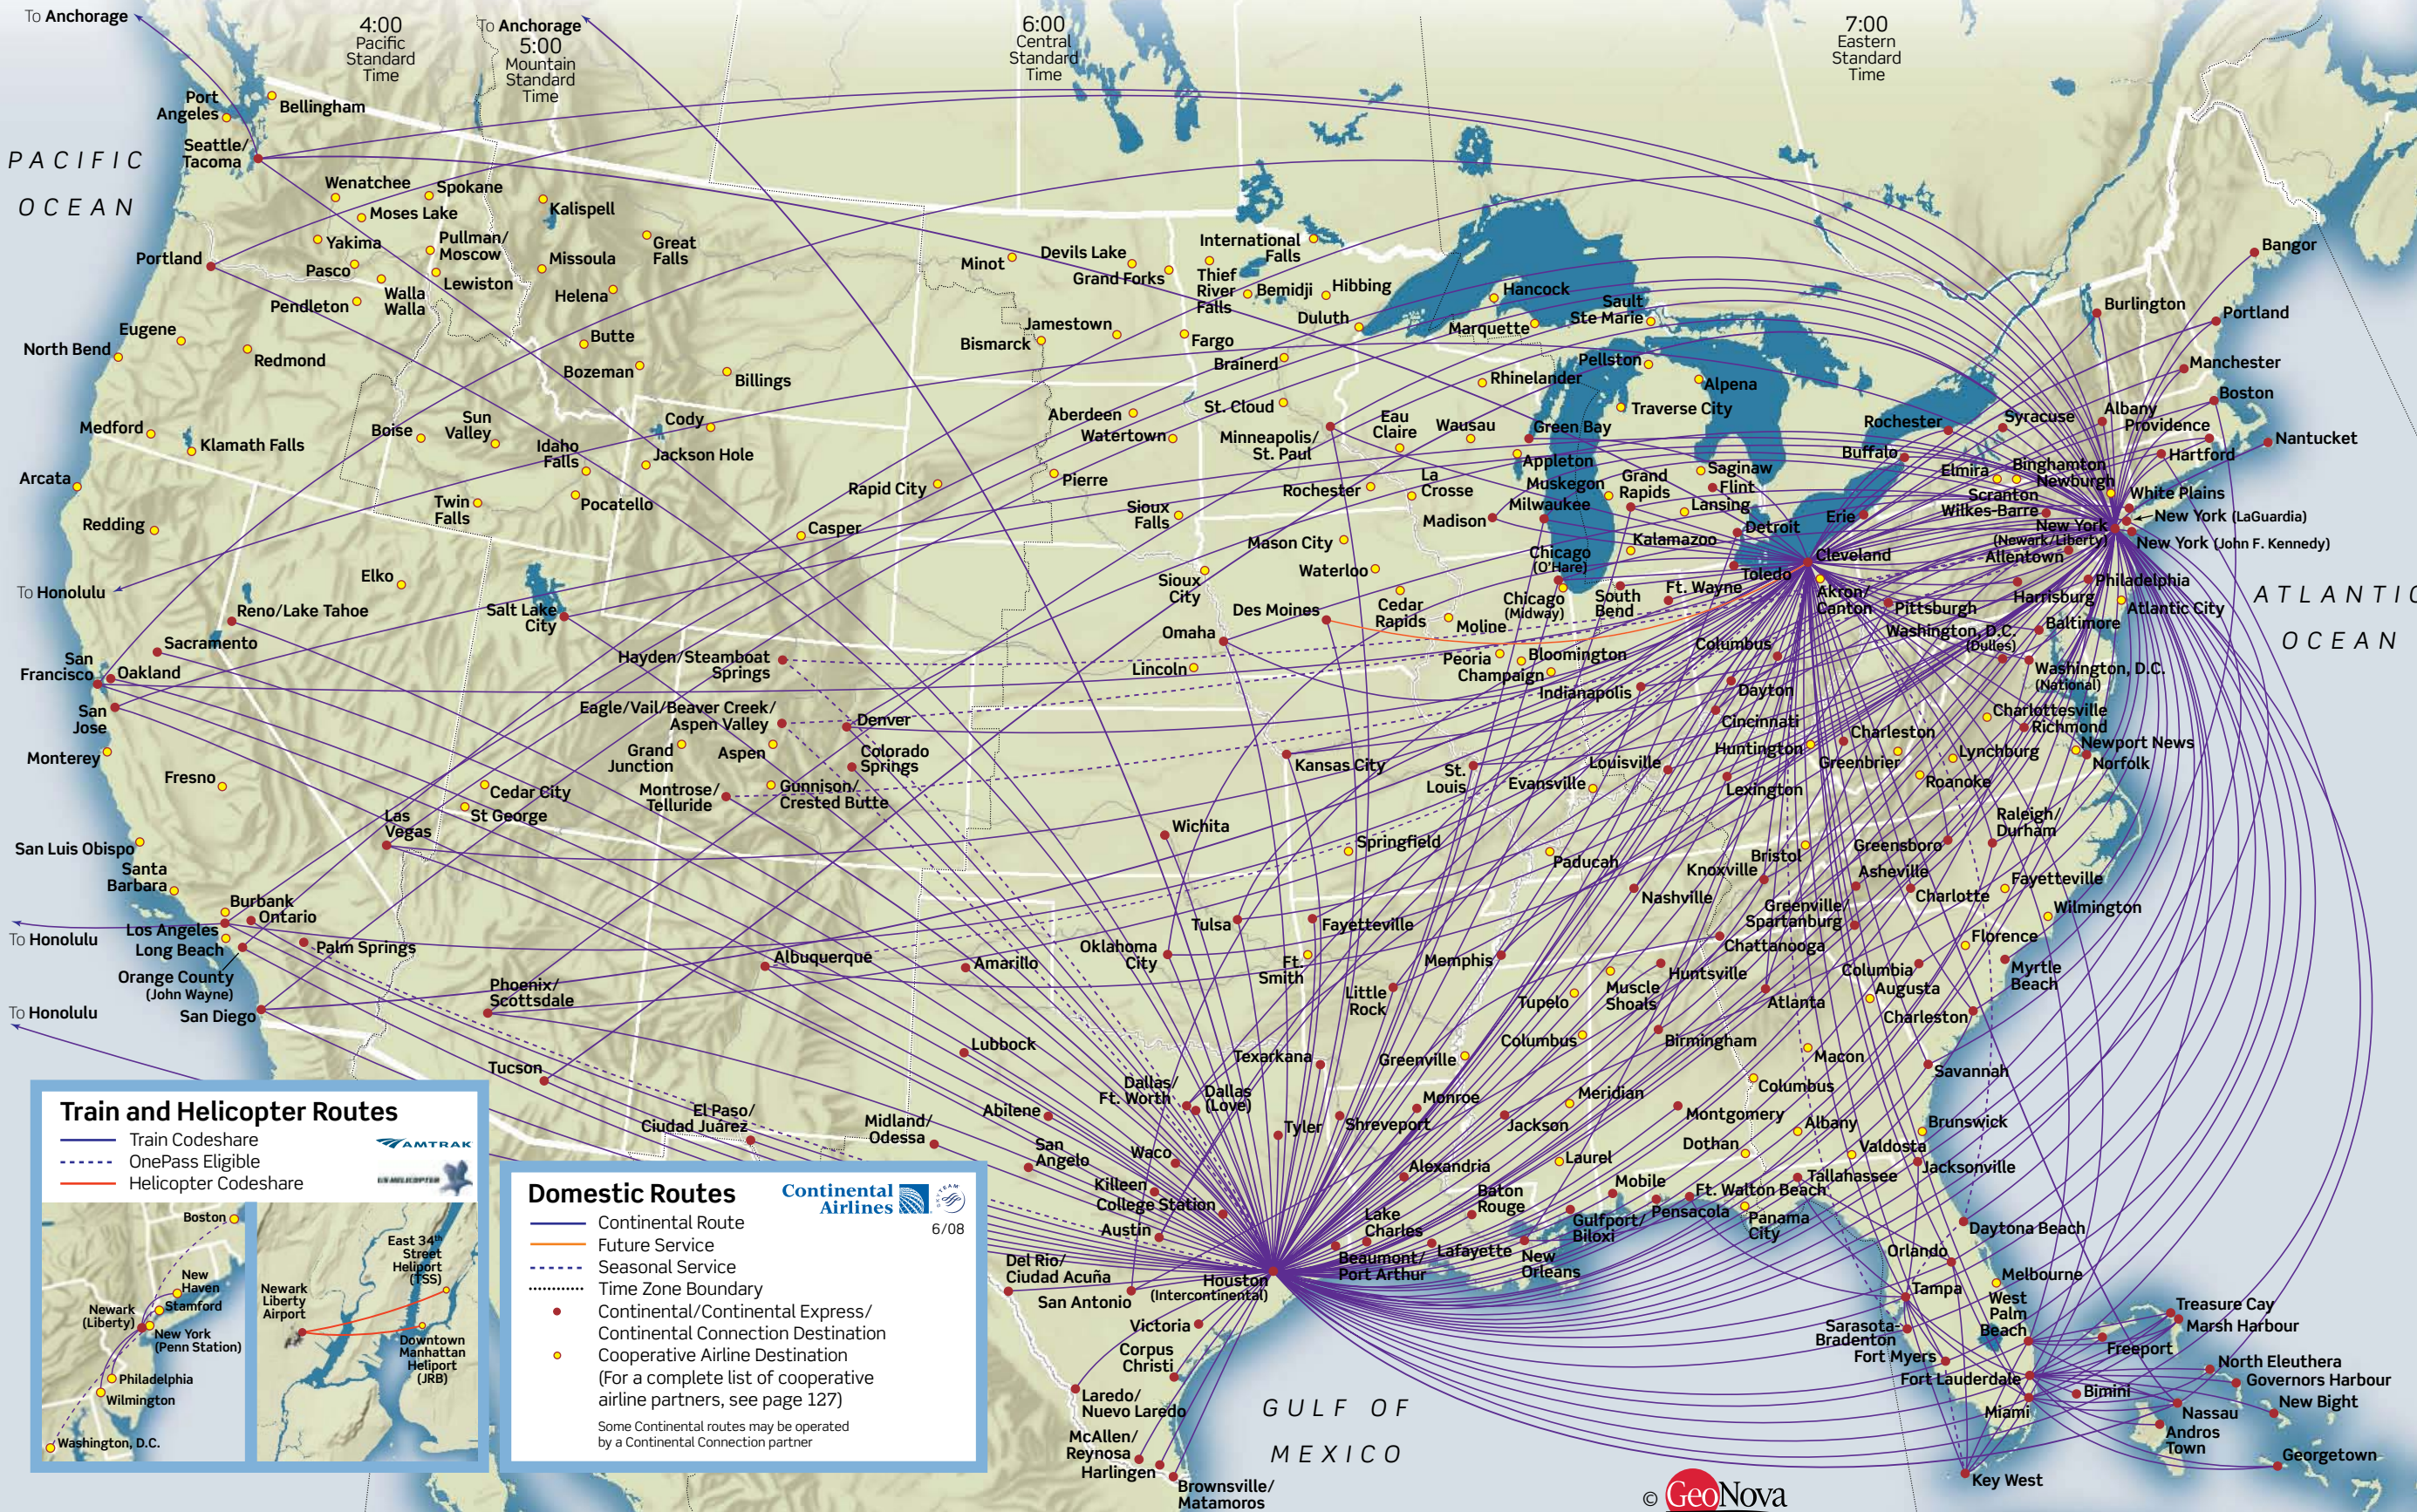

U.S. ROUTE SYSTEM

Train and Helicopter Routes

- Train Codeshare
- OnePass Eligible
- Helicopter Codeshare

Domestic Routes

- Continental Route
- Future Service
- Seasonal Service
- Time Zone Boundary
- Continental/Continental Express/Continental Connection Destination
- Cooperative Airline Destination (For a complete list of cooperative airline partners, see page 127)

Some Continental routes may be operated by a Continental Connection partner