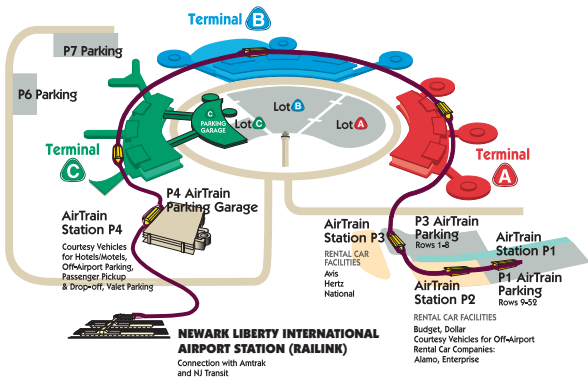

[†]Saturday Only

Schedule is subject to change

^{††}Sunday Only

From New York Penn Station, customers access direct train service to the Newark Liberty International Airport Rail Link Station. Cost begins at \$15.00 one way (with discounts available for some customers; see www.njtransit.com for details). This new station allows passengers to quickly connect to AirTrain Newark—free, high-speed monorail service to all terminals at Liberty International Airport. Once onboard an Amtrak or New Jersey Transit train, customers should retain their train ticket for admission to AirTrain Newark.

Amtrak ClubAcelaSM

Prior to departing to Liberty International Airport, Amtrak invites Continental Airlines BusinessFirst[®] customers and Presidents Club[®] members traveling on same-day flights to relax in ClubAcela. Located on the main concourse at New York Penn Station, ClubAcela is an exclusive lounge facility featuring an array of comforts and amenities.

Additional ClubAcela facilities are located in Boston (South Station), Philadelphia (30th Street Station) and Washington, DC (Union Station).

Continental Airlines Ticket Office — Penn Station NYC

Providing personalized airline ticket sales and reservations for off-airport services.