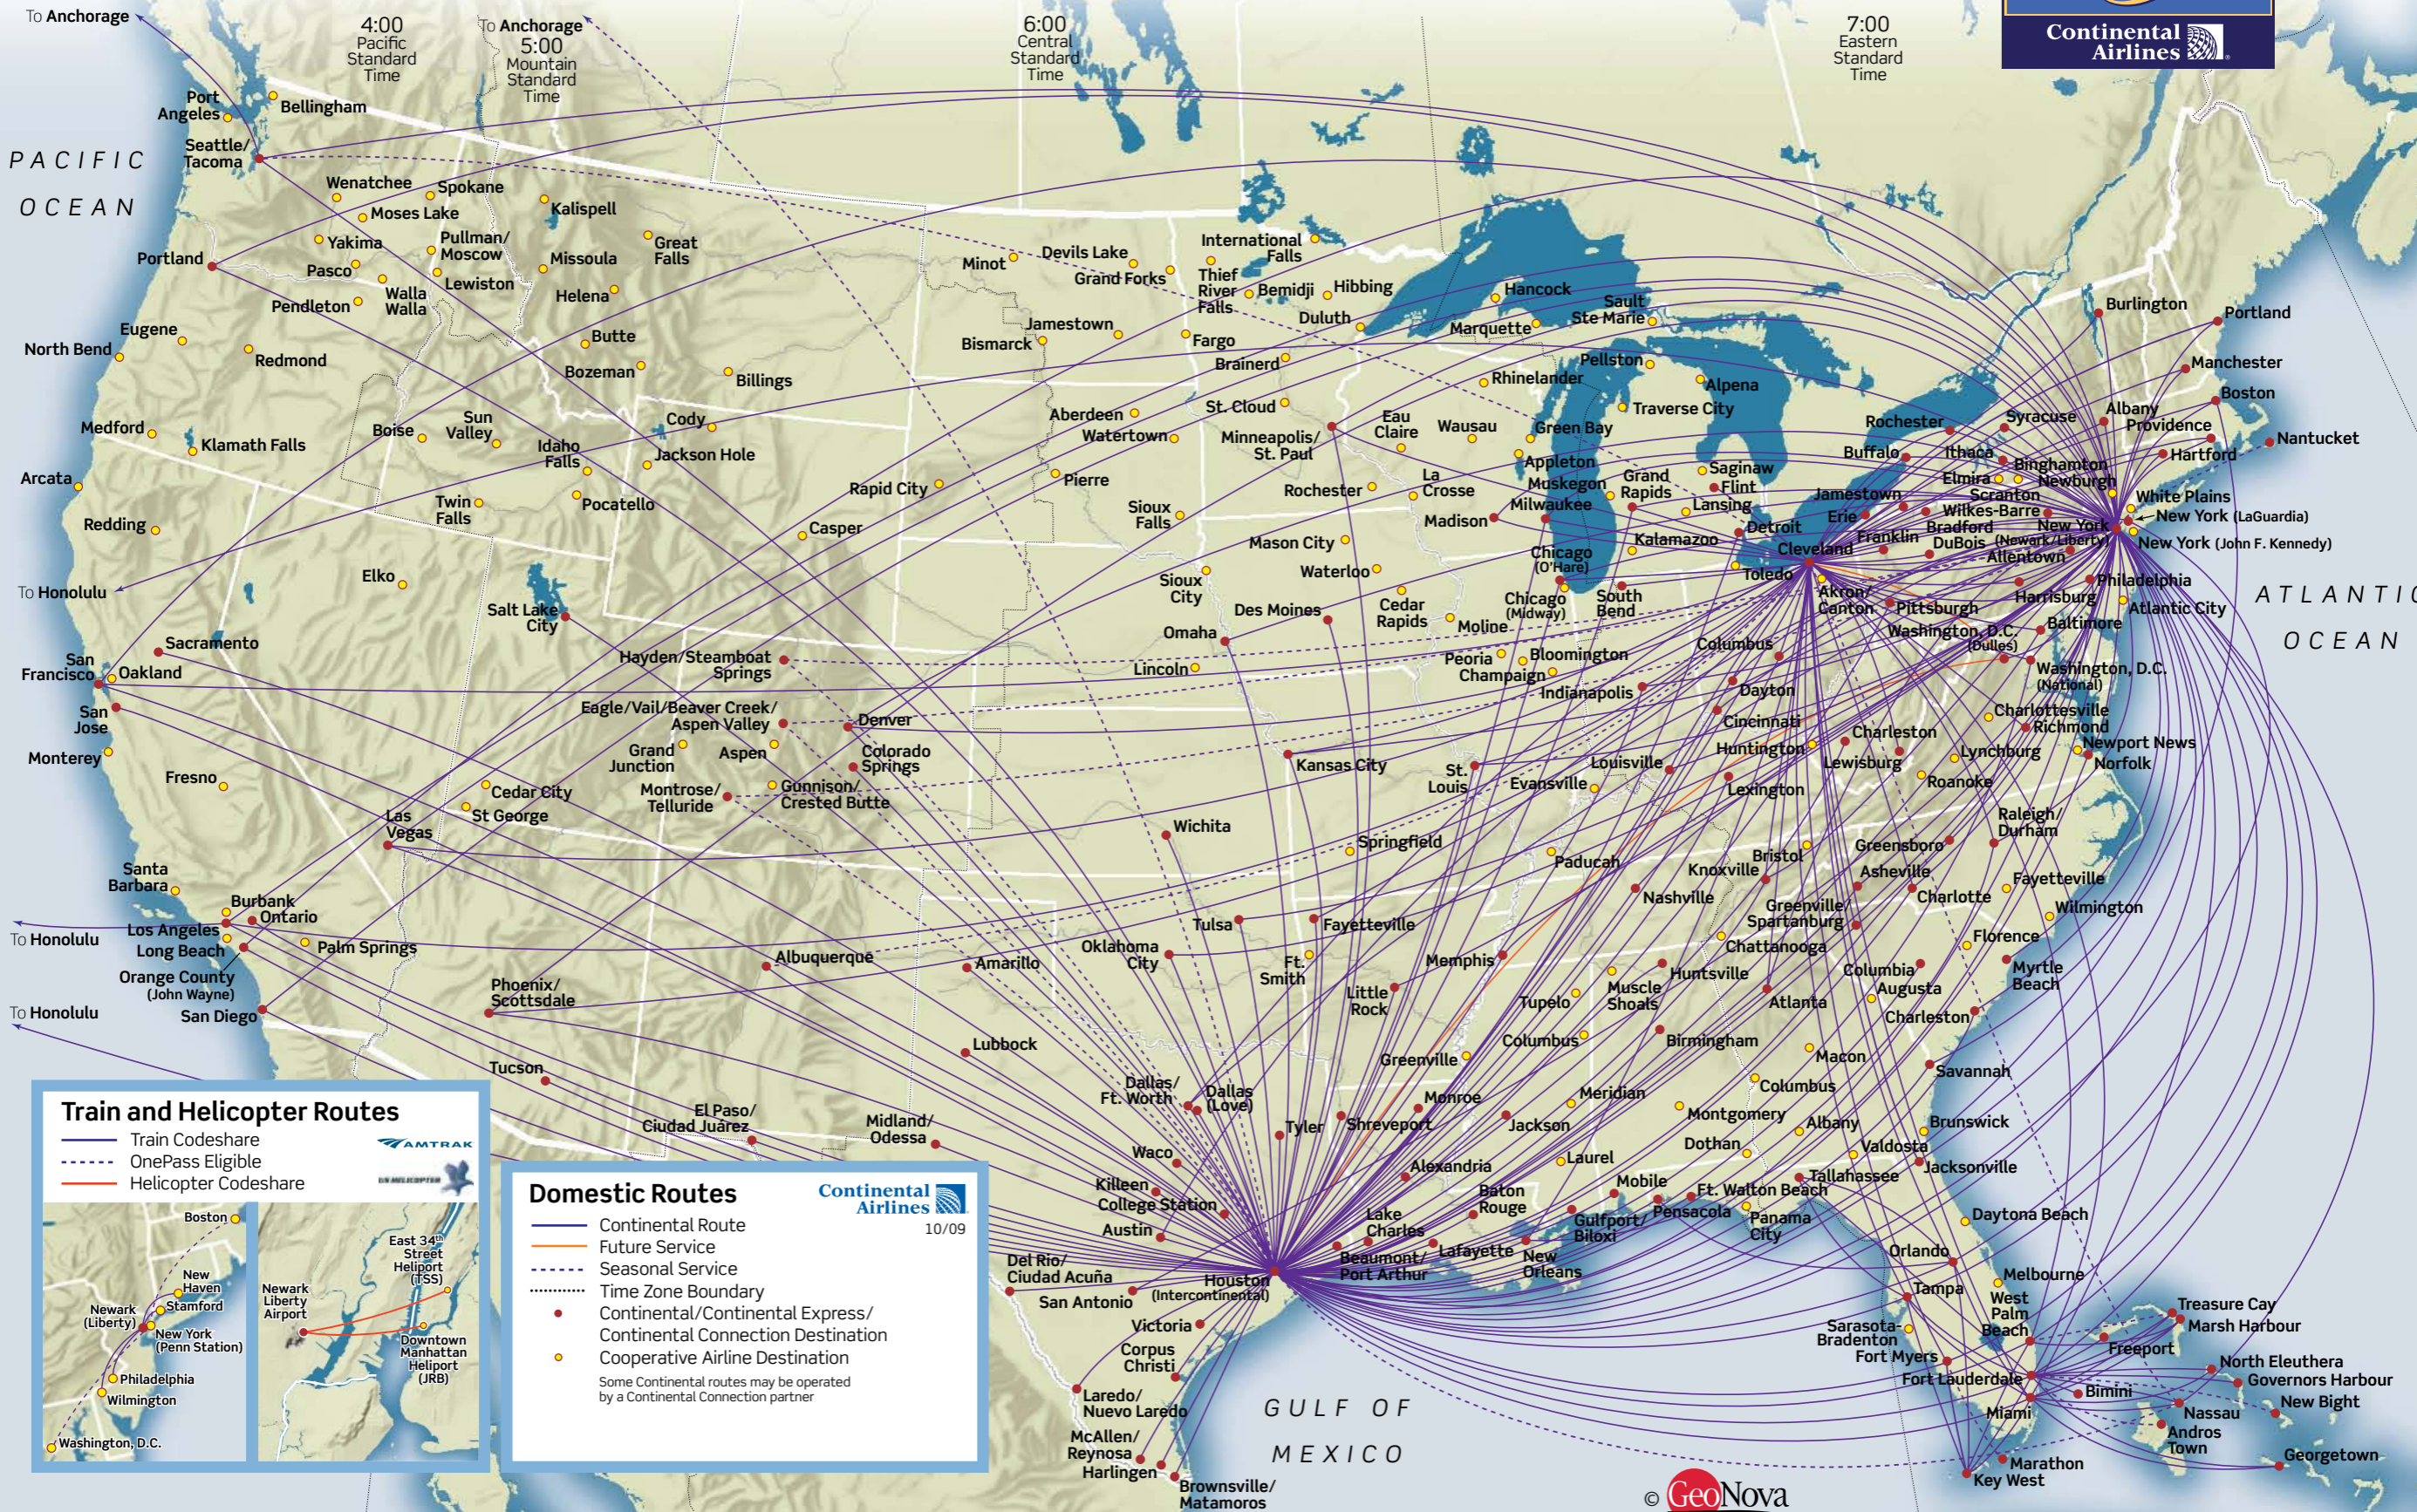

U.S. ROUTE SYSTEM

Train and Helicopter Routes

- Train Codeshare
- OnePass Eligible
- Helicopter Codeshare

AMTRAK
NEW HELICOPTER

Domestic Routes

- Continental Route
- Future Service
- Seasonal Service
- Time Zone Boundary
- Continental/Continental Express/Continental Connection Destination
- Cooperative Airline Destination

Some Continental routes may be operated by a Continental Connection partner

Continental Airlines
10/09