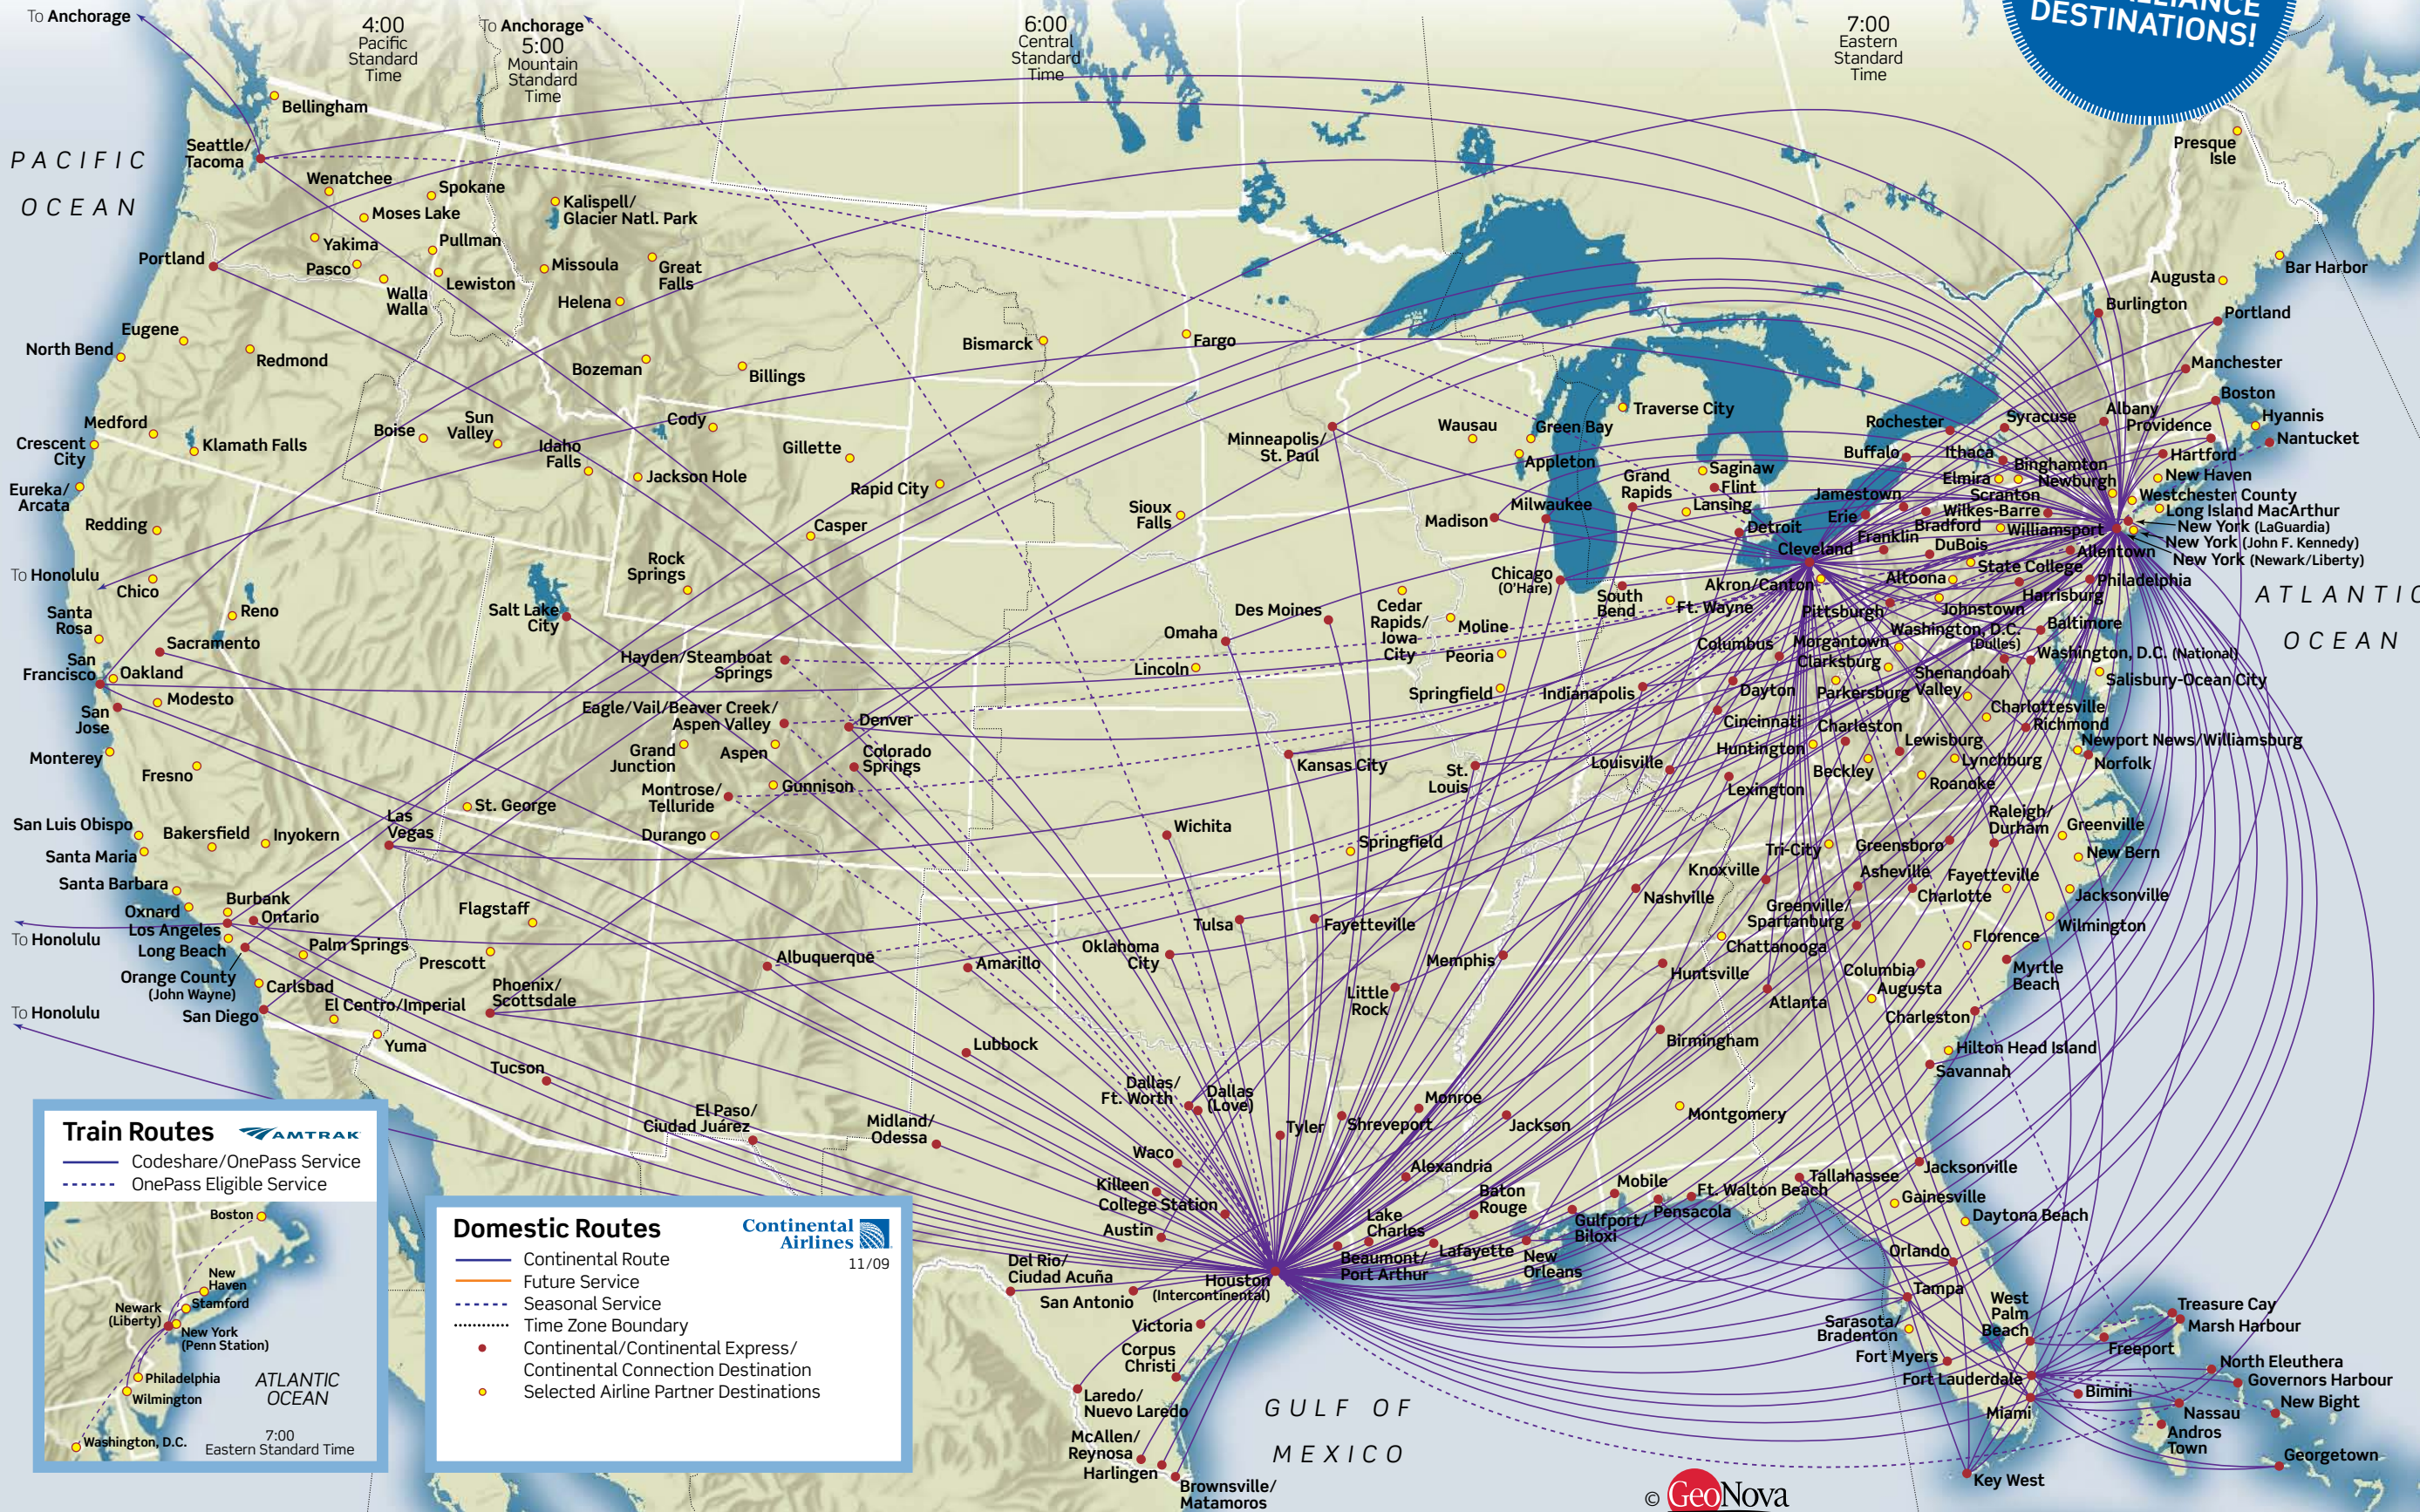

route maps

U.S. ROUTE SYSTEM

NEW MAP
INCLUDING SELECT
STAR ALLIANCE
DESTINATIONS!

To Anchorage
4:00 Pacific Standard Time
5:00 Mountain Standard Time
6:00 Central Standard Time
7:00 Eastern Standard Time

PACIFIC OCEAN

To Honolulu
To Honolulu
To Honolulu

ATLANTIC OCEAN

GULF OF MEXICO

Train Routes AMTRAK

- Codeshare/OnePass Service
- - - OnePass Eligible Service

Domestic Routes Continental Airlines 11/09

- Continental Route
- - - Future Service
- . - . Seasonal Service
- Time Zone Boundary
- Continental/Continental Express/Continental Connection Destination
- Selected Airline Partner Destinations